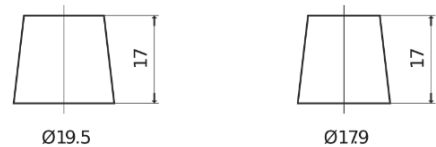

**Product overview**

Batteries for Cars

**Technica TB800**

|                                |               |
|--------------------------------|---------------|
| Part number                    | TB800         |
| Technology                     | Flooded       |
| EAN/GTIN                       | 3661024056465 |
| Voltage                        | 12 V          |
| Capacity                       | 80.0 Ah       |
| CCA                            | 640 A         |
| Length                         | 315 mm        |
| Width                          | 175 mm        |
| Height                         | 190 mm        |
| Box size                       | L04           |
| Polarity                       | ETN 0         |
| Terminal Type                  | EN taper post |
| Hold Down                      | B13           |
| Weights (subject of variation) | 19.00 kg      |

**Polarity**

**Terminal Type**

Positive Terminal

Negative Terminal

**Hold Down**

Design, features and specifications are subject to change without notice. We disclaim any representation or warranty, express or implied, concerning the data or recommendations, and in no event shall be liable for any loss or damage claimed to have arisen as a result. Some products may not be available in your local market.