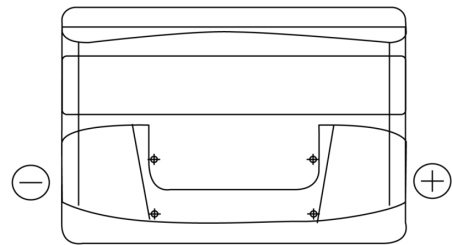

**Product overview**

Batteries for Cars

**Technica TB800**

|                                |               |
|--------------------------------|---------------|
| Part number                    | TB800         |
| Technology                     | Flooded       |
| EAN/GTIN                       | 3661024056465 |
| Voltage                        | 12 V          |
| Capacity                       | 80.0 Ah       |
| CCA                            | 640 A         |
| Length                         | 315 mm        |
| Width                          | 175 mm        |
| Height                         | 190 mm        |
| Box size                       | L04           |
| Polarity                       | ETN 0         |
| Terminal Type                  | EN taper post |
| Hold Down                      | B13           |
| Weights (subject of variation) | 19.00 kg      |

**Polarity**

**Terminal Type**

Positive Terminal

Negative Terminal

**Hold Down**

Design, features and specifications are subject to change without notice. We disclaim any representation or warranty, express or implied, concerning the data or recommendations, and in no event shall be liable for any loss or damage claimed to have arisen as a result. Some products may not be available in your local market.