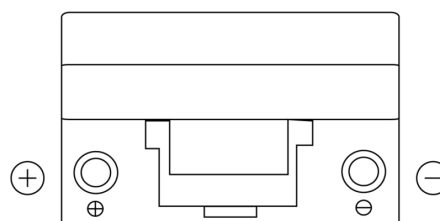

Product overview

Batteries for Cars

Technica TB705

Part number	TB705
Technology	Flooded
EAN/GTIN	3661024054447
Voltage	12 V
Capacity	70.0 Ah
CCA	540 A
Length	270 mm
Width	173 mm
Height	222 mm
Box size	D26
Polarity	ETN 1
Terminal Type	EN taper post
Hold Down	Korean B1+B6
Weights (subject of variation)	16.10 kg

Polarity

Terminal Type

Positive Terminal

Negative Terminal

Hold Down

Design, features and specifications are subject to change without notice. We disclaim any representation or warranty, express or implied, concerning the data or recommendations, and in no event shall be liable for any loss or damage claimed to have arisen as a result. Some products may not be available in your local market.