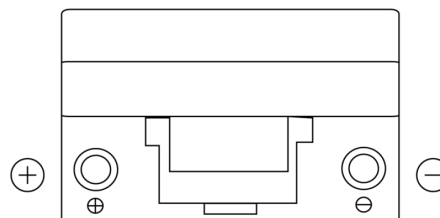

**Product overview**

Batteries for Cars

**Technica TB705**

Part number	TB705
Technology	Flooded
EAN/GTIN	3661024054447
Voltage	12 V
Capacity	70.0 Ah
CCA	540 A
Length	270 mm
Width	173 mm
Height	222 mm
Box size	D26
Polarity	ETN 1
Terminal Type	EN taper post
Hold Down	Korean B1+B6
Weights (subject of variation)	16.10 kg

**Polarity**

**Terminal Type**

Positive Terminal

Negative Terminal

**Hold Down**

Design, features and specifications are subject to change without notice. We disclaim any representation or warranty, express or implied, concerning the data or recommendations, and in no event shall be liable for any loss or damage claimed to have arisen as a result. Some products may not be available in your local market.