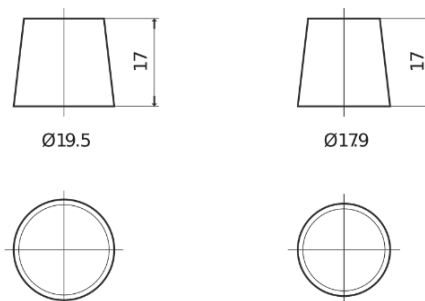

Product overview

Batteries for Cars

Technica TB705

Part number	TB705
Technology	Flooded
EAN/GTIN	3661024054447
Voltage	12 V
Capacity	70.0 Ah
CCA	540 A
Length	270 mm
Width	173 mm
Height	222 mm
Box size	D26
Polarity	ETN 1
Terminal Type	EN taper post
Hold Down	Korean B1+B6
Weights (subject of variation)	16.10 kg

Polarity

Terminal Type

Positive Terminal

Negative Terminal

Hold Down

Design, features and specifications are subject to change without notice. We disclaim any representation or warranty, express or implied, concerning the data or recommendations, and in no event shall be liable for any loss or damage claimed to have arisen as a result. Some products may not be available in your local market.