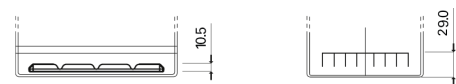

**Product overview**

Batteries for Cars

**Technica TB704**

Part number	TB704
Technology	Flooded
EAN/GTIN	3661024054430
Voltage	12 V
Capacity	70.0 Ah
CCA	540 A
Length	270 mm
Width	173 mm
Height	222 mm
Box size	D26
Polarity	ETN 0
Terminal Type	EN taper post
Hold Down	Korean B1+B6
Weights (subject of variation)	16.10 kg

**Polarity**

**Terminal Type**

Positive Terminal

Negative Terminal

**Hold Down**

Design, features and specifications are subject to change without notice. We disclaim any representation or warranty, express or implied, concerning the data or recommendations, and in no event shall be liable for any loss or damage claimed to have arisen as a result. Some products may not be available in your local market.