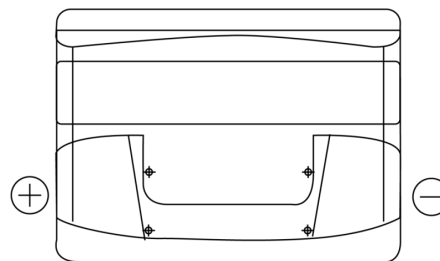

**Product overview**

Batteries for Cars

**Technica TB621**

Part number	TB621
Technology	Flooded
EAN/GTIN	3661024054546
Voltage	12 V
Capacity	62.0 Ah
CCA	540 A
Length	242 mm
Width	175 mm
Height	190 mm
Box size	L02
Polarity	ETN 1
Terminal Type	EN taper post
Hold Down	B13
Weights (subject of variation)	14.20 kg

**Polarity**

**Terminal Type**

**Hold Down**

Design, features and specifications are subject to change without notice. We disclaim any representation or warranty, express or implied, concerning the data or recommendations, and in no event shall be liable for any loss or damage claimed to have arisen as a result. Some products may not be available in your local market.