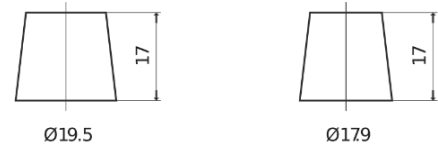

Terminal Type

Positive Terminal

Negative Terminal