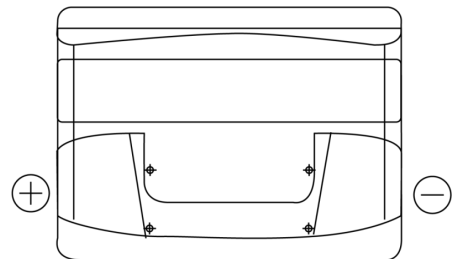

Product overview

Batteries for Cars

Technica TB621

| | |
|--------------------------------|---------------|
| Part number | TB621 |
| Technology | Flooded |
| EAN/GTIN | 3661024054546 |
| Voltage | 12 V |
| Capacity | 62.0 Ah |
| CCA | 540 A |
| Length | 242 mm |
| Width | 175 mm |
| Height | 190 mm |
| Box size | L02 |
| Polarity | ETN 1 |
| Terminal Type | EN taper post |
| Hold Down | B13 |
| Weights (subject of variation) | 14.20 kg |

Polarity

Terminal Type

Positive Terminal

Negative Terminal

Hold Down

Design, features and specifications are subject to change without notice. We disclaim any representation or warranty, express or implied, concerning the data or recommendations, and in no event shall be liable for any loss or damage claimed to have arisen as a result. Some products may not be available in your local market.