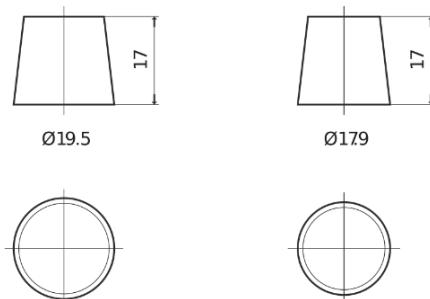

**Product overview**

Batteries for Cars

**Technica TB620**

Part number	TB620
Technology	Flooded
EAN/GTIN	3661024054539
Voltage	12 V
Capacity	62.0 Ah
CCA	540 A
Length	242 mm
Width	175 mm
Height	190 mm
Box size	L02
Polarity	ETN 0
Terminal Type	EN taper post
Hold Down	B13
Weights (subject of variation)	14.20 kg

**Polarity**

**Terminal Type**

Positive Terminal

Negative Terminal

**Hold Down**

Design, features and specifications are subject to change without notice. We disclaim any representation or warranty, express or implied, concerning the data or recommendations, and in no event shall be liable for any loss or damage claimed to have arisen as a result. Some products may not be available in your local market.