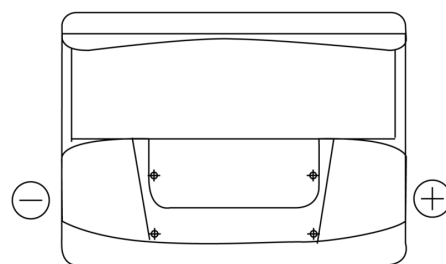

**Product overview**

Batteries for Cars

**Technica TB620**

Part number	TB620
Technology	Flooded
EAN/GTIN	3661024054539
Voltage	12 V
Capacity	62.0 Ah
CCA	540 A
Length	242 mm
Width	175 mm
Height	190 mm
Box size	L02
Polarity	ETN 0
Terminal Type	EN taper post
Hold Down	B13
Weights (subject of variation)	14.20 kg

**Polarity**

**Terminal Type**

Positive Terminal

Negative Terminal

**Hold Down**

Design, features and specifications are subject to change without notice. We disclaim any representation or warranty, express or implied, concerning the data or recommendations, and in no event shall be liable for any loss or damage claimed to have arisen as a result. Some products may not be available in your local market.