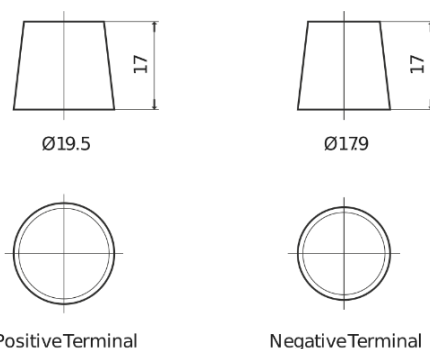

Terminal Type

Hold Down

Design, features and specifications are subject to change without notice. We disclaim any representation or warranty, express or implied, concerning the data or recommendations, and in no event shall be liable for any loss or damage claimed to have arisen as a result. Some products may not be available in your local market.