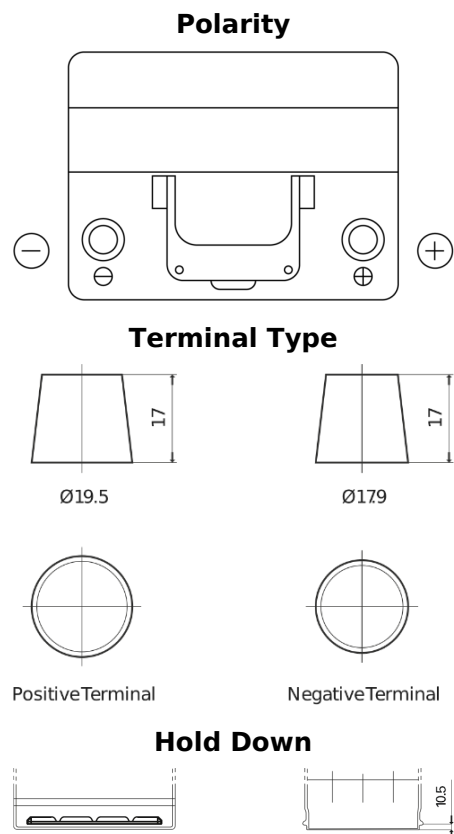

Product overview

Batteries for Cars

Technica TB604

| | |
|--------------------------------|---------------|
| Part number | TB604 |
| Technology | Flooded |
| EAN/GTIN | 3661024054416 |
| Voltage | 12 V |
| Capacity | 60.0 Ah |
| CCA | 480 A |
| Length | 230 mm |
| Width | 173 mm |
| Height | 222 mm |
| Box size | D23 |
| Polarity | ETN 0 |
| Terminal Type | EN taper post |
| Hold Down | Korean B1 |
| Weights (subject of variation) | 14.60 kg |