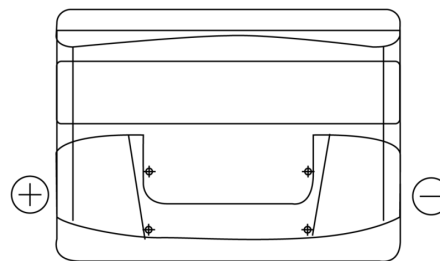

Product overview

Batteries for Cars

Technica TB501

Part number	TB501
Technology	Flooded
EAN/GTIN	3661024054522
Voltage	12 V
Capacity	50.0 Ah
CCA	450 A
Length	207 mm
Width	175 mm
Height	190 mm
Box size	L01
Polarity	ETN 1
Terminal Type	EN taper post
Hold Down	B13
Weights (subject of variation)	12.20 kg

Polarity

Terminal Type

Hold Down

Design, features and specifications are subject to change without notice. We disclaim any representation or warranty, express or implied, concerning the data or recommendations, and in no event shall be liable for any loss or damage claimed to have arisen as a result. Some products may not be available in your local market.