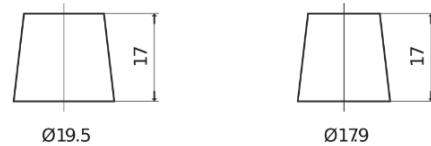

Terminal Type