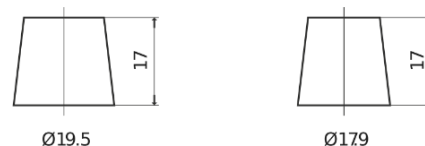

**Product overview**

Batteries for Cars

**Technica TB455**

Part number	TB455
Technology	Flooded
EAN/GTIN	3661024054386
Voltage	12 V
Capacity	45.0 Ah
CCA	330 A
Length	237 mm
Width	127 mm
Height	227 mm
Box size	B24
Polarity	ETN 1
Terminal Type	EN taper post
Hold Down	B0
Weights (subject of variation)	11.40 kg

**Polarity**

**Terminal Type**

Positive Terminal

Negative Terminal

**Hold Down**

Design, features and specifications are subject to change without notice. We disclaim any representation or warranty, express or implied, concerning the data or recommendations, and in no event shall be liable for any loss or damage claimed to have arisen as a result. Some products may not be available in your local market.