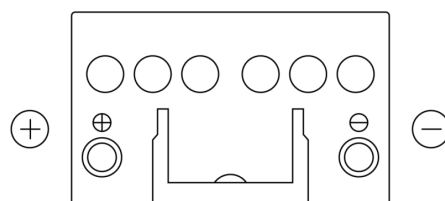

Product overview

Batteries for Cars

Technica TB451

Part number	TB451
Technology	Flooded
EAN/GTIN	3661024054485
Voltage	12 V
Capacity	45.0 Ah
CCA	330 A
Length	220 mm
Width	135 mm
Height	225 mm
Box size	E02
Polarity	ETN 1
Terminal Type	EN taper post
Hold Down	B1
Weights (subject of variation)	12.50 kg

Polarity

Terminal Type

Hold Down

Design, features and specifications are subject to change without notice. We disclaim any representation or warranty, express or implied, concerning the data or recommendations, and in no event shall be liable for any loss or damage claimed to have arisen as a result. Some products may not be available in your local market.