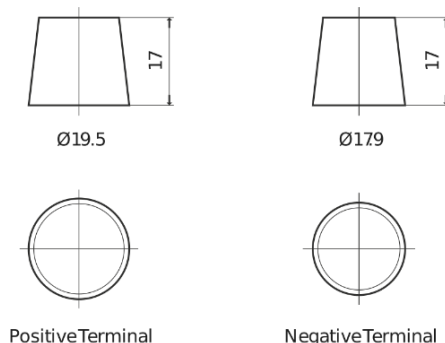

Product overview

Batteries for Cars

Technica TB451

Part number	TB451
Technology	Flooded
EAN/GTIN	3661024054485
Voltage	12 V
Capacity	45.0 Ah
CCA	330 A
Length	220 mm
Width	135 mm
Height	225 mm
Box size	E02
Polarity	ETN 1
Terminal Type	EN taper post
Hold Down	B1
Weights (subject of variation)	12.50 kg

Polarity

Terminal Type

Hold Down

Design, features and specifications are subject to change without notice. We disclaim any representation or warranty, express or implied, concerning the data or recommendations, and in no event shall be liable for any loss or damage claimed to have arisen as a result. Some products may not be available in your local market.