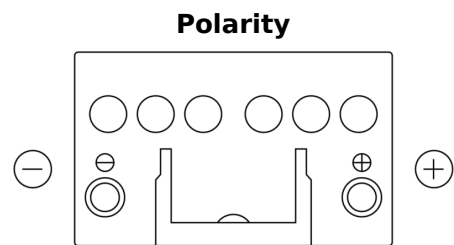

Product overview

Batteries for Cars

Technica TB450

| | |
|--------------------------------|---------------|
| Part number | TB450 |
| Technology | Flooded |
| EAN/GTIN | 3661024054492 |
| Voltage | 12 V |
| Capacity | 45.0 Ah |
| CCA | 330 A |
| Length | 220 mm |
| Width | 135 mm |
| Height | 225 mm |
| Box size | E02 |
| Polarity | ETN 0 |
| Terminal Type | EN taper post |
| Hold Down | B1 |
| Weights (subject of variation) | 12.50 kg |