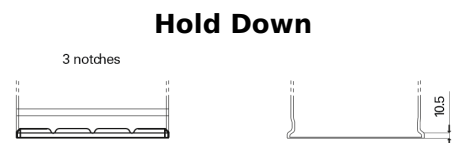

Product overview

Batteries for Cars

Technica TB450

| | |
|--------------------------------|---------------|
| Part number | TB450 |
| Technology | Flooded |
| EAN/GTIN | 3661024054492 |
| Voltage | 12 V |
| Capacity | 45.0 Ah |
| CCA | 330 A |
| Length | 220 mm |
| Width | 135 mm |
| Height | 225 mm |
| Box size | E02 |
| Polarity | ETN 0 |
| Terminal Type | EN taper post |
| Hold Down | B1 |
| Weights (subject of variation) | 12.50 kg |