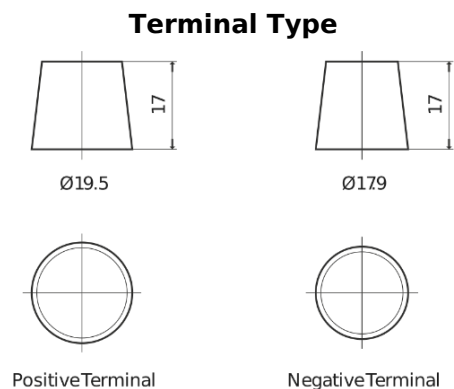

Product overview

Batteries for Cars

Technica TB450

| | |
|--------------------------------|---------------|
| Part number | TB450 |
| Technology | Flooded |
| EAN/GTIN | 3661024054492 |
| Voltage | 12 V |
| Capacity | 45.0 Ah |
| CCA | 330 A |
| Length | 220 mm |
| Width | 135 mm |
| Height | 225 mm |
| Box size | E02 |
| Polarity | ETN 0 |
| Terminal Type | EN taper post |
| Hold Down | B1 |
| Weights (subject of variation) | 12.50 kg |