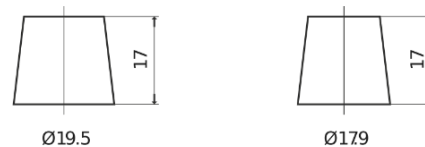

Product overview

Batteries for Cars

Technica TB442

Part number	TB442
Technology	Flooded
EAN/GTIN	3661024054607
Voltage	12 V
Capacity	44.0 Ah
CCA	420 A
Length	207 mm
Width	175 mm
Height	175 mm
Box size	LB1
Polarity	ETN 0
Terminal Type	EN taper post
Hold Down	B13
Weights (subject of variation)	10.60 kg

Polarity

Terminal Type

Positive Terminal

Negative Terminal

Hold Down

Design, features and specifications are subject to change without notice. We disclaim any representation or warranty, express or implied, concerning the data or recommendations, and in no event shall be liable for any loss or damage claimed to have arisen as a result. Some products may not be available in your local market.