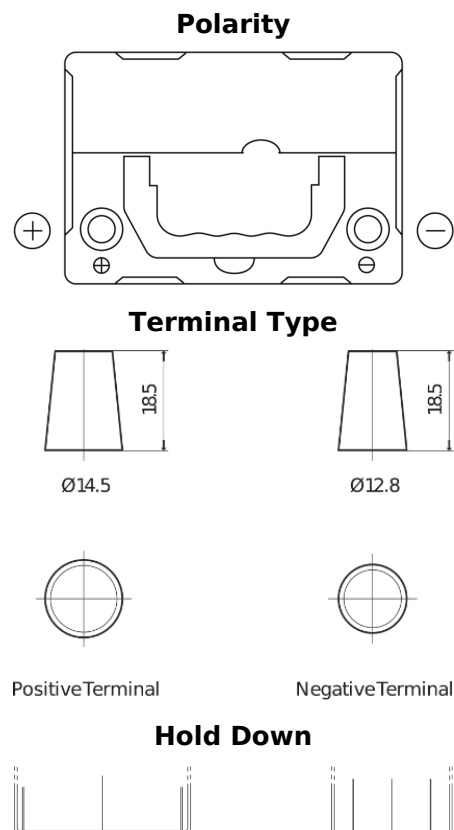

**Product overview**

Batteries for Cars

**Technica TB357**

Part number	TB357
Technology	Flooded
EAN/GTIN	3661024054348
Voltage	12 V
Capacity	35.0 Ah
CCA	240 A
Length	187 mm
Width	127 mm
Height	220 mm
Box size	B19
Polarity	ETN 1
Terminal Type	JIS taper post
Hold Down	B0
Weights (subject of variation)	8.90 kg