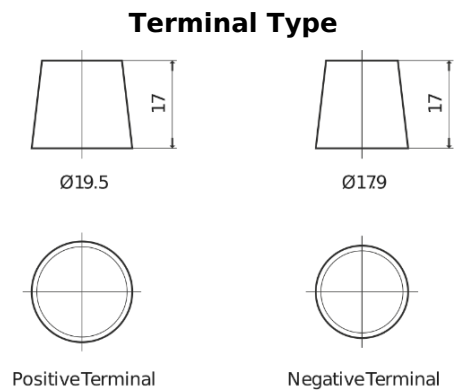

**Product overview**

Batteries for Cars

**High-Tech TA955**

|                                |               |
|--------------------------------|---------------|
| Part number                    | TA955         |
| Technology                     | Flooded       |
| EAN/GTIN                       | 3661024054195 |
| Voltage                        | 12 V          |
| Capacity                       | 95.0 Ah       |
| CCA                            | 800 A         |
| Length                         | 306 mm        |
| Width                          | 173 mm        |
| Height                         | 222 mm        |
| Box size                       | D31           |
| Polarity                       | ETN 1         |
| Terminal Type                  | EN taper post |
| Hold Down                      | Korean B1     |
| Weights (subject of variation) | 21.40 kg      |