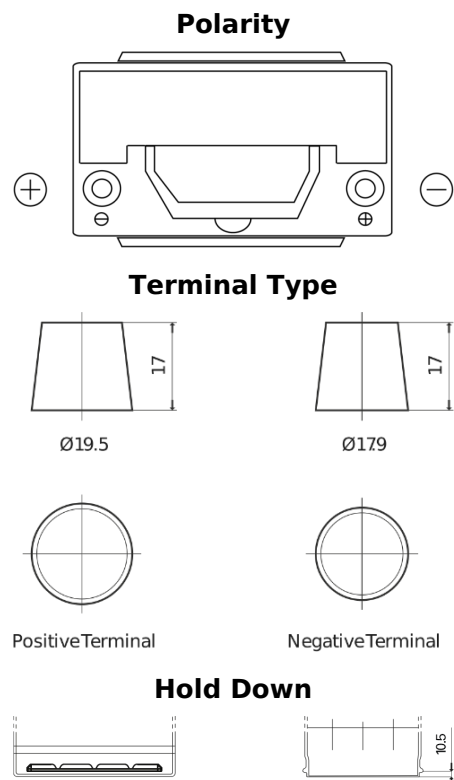

**Product overview**

Batteries for Cars

**High-Tech TA954**

Part number	TA954
Technology	Flooded
EAN/GTIN	3661024054188
Voltage	12 V
Capacity	95.0 Ah
CCA	800 A
Length	306 mm
Width	173 mm
Height	222 mm
Box size	D31
Polarity	ETN 0
Terminal Type	EN taper post
Hold Down	Korean B1
Weights (subject of variation)	21.40 kg