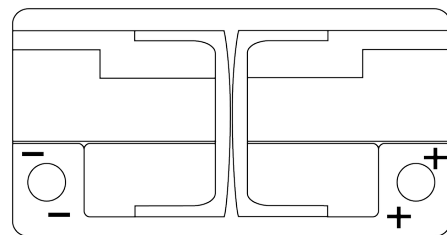

Product overview

Batteries for Cars

High-Tech TA852

Part number	TA852
Technology	Flooded
EAN/GTIN	3661024054294
Voltage	12 V
Capacity	85.0 Ah
CCA	800 A
Length	315 mm
Width	175 mm
Height	175 mm
Box size	LB4
Polarity	ETN 0
Terminal Type	EN taper post
Hold Down	B13
Weights (subject of variation)	18.60 kg

Polarity

Terminal Type

Ø19.5

Ø17.9

Positive Terminal

Negative Terminal

Hold Down

Design, features and specifications are subject to change without notice. We disclaim any representation or warranty, express or implied, concerning the data or recommendations, and in no event shall be liable for any loss or damage claimed to have arisen as a result. Some products may not be available in your local market.