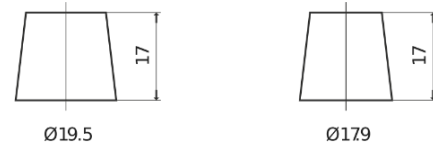

Terminal Type