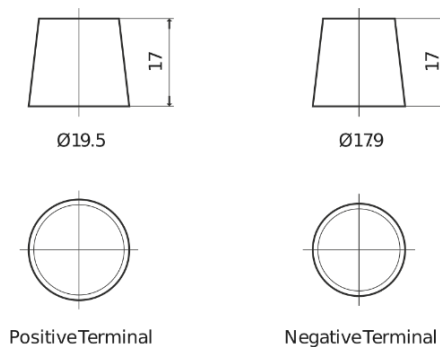

Terminal Type

Hold Down

Design, features and specifications are subject to change without notice. We disclaim any representation or warranty, express or implied, concerning the data or recommendations, and in no event shall be liable for any loss or damage claimed to have arisen as a result. Some products may not be available in your local market.