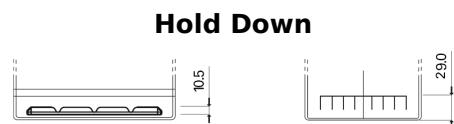

Product overview

Batteries for Cars

High-Tech TA755

Part number	TA755
Technology	Flooded
EAN/GTIN	3661024054171
Voltage	12 V
Capacity	75.0 Ah
CCA	630 A
Length	270 mm
Width	173 mm
Height	222 mm
Box size	D26
Polarity	ETN 1
Terminal Type	EN taper post
Hold Down	Korean B1+B6
Weights (subject of variation)	17.40 kg