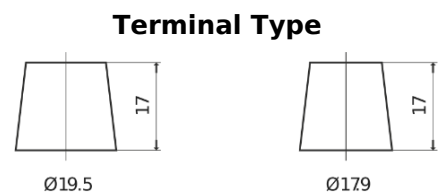

Product overview

Batteries for Cars

High-Tech TA755

Part number	TA755
Technology	Flooded
EAN/GTIN	3661024054171
Voltage	12 V
Capacity	75.0 Ah
CCA	630 A
Length	270 mm
Width	173 mm
Height	222 mm
Box size	D26
Polarity	ETN 1
Terminal Type	EN taper post
Hold Down	Korean B1+B6
Weights (subject of variation)	17.40 kg