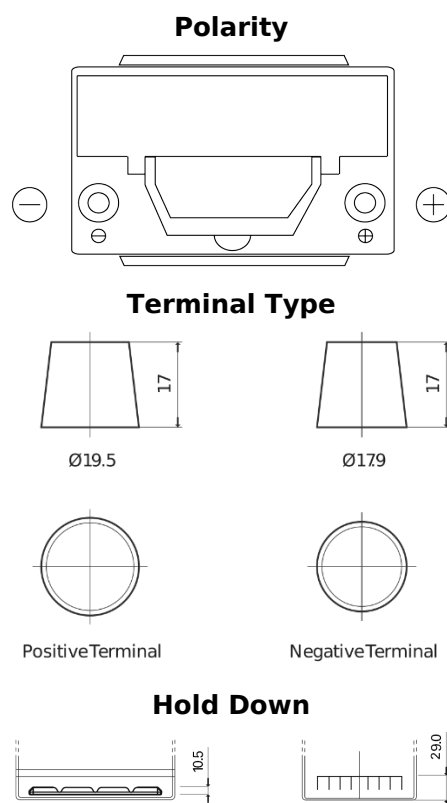

Product overview

Batteries for Cars

High-Tech TA754

Part number	TA754
Technology	Flooded
EAN/GTIN	3661024054164
Voltage	12 V
Capacity	75.0 Ah
CCA	630 A
Length	270 mm
Width	173 mm
Height	222 mm
Box size	D26
Polarity	ETN 0
Terminal Type	EN taper post
Hold Down	Korean B1+B6
Weights (subject of variation)	17.40 kg