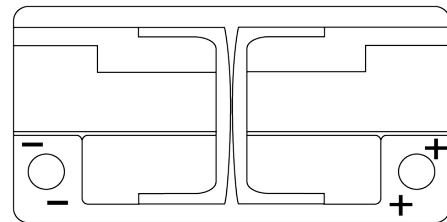

Product overview

Batteries for Marine and Leisure

Dual AGM EP800

Part number	EP800
Technology	AGM
EAN/GTIN	3661024036535
Voltage	12 V
Capacity	95 Ah
CCA	850 A
Watt hour	800 Wh
Length	353 mm
Width	175 mm
Height	190 mm
Box size	L05
Polarity	ETN 0
Terminal Type	EN taper post
Hold Down	B13
Weights (subject of variation)	26.10 kg

Polarity

Terminal Type

Positive Terminal

Negative Terminal

Hold Down

Design, features and specifications are subject to change without notice. We disclaim any representation or warranty, express or implied, concerning the data or recommendations, and in no event shall be liable for any loss or damage claimed to have arisen as a result. Some products may not be available in your local market.