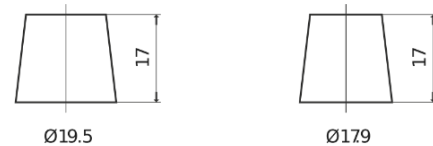

**Product overview**

Batteries for Cars

**High-Tech TA640**

Part number	TA640
Technology	Flooded
EAN/GTIN	3661024054225
Voltage	12 V
Capacity	64.0 Ah
CCA	640 A
Length	242 mm
Width	175 mm
Height	190 mm
Box size	L02
Polarity	ETN 0
Terminal Type	EN taper post
Hold Down	B13
Weights (subject of variation)	14.90 kg

**Polarity**

**Terminal Type**

Positive Terminal

Negative Terminal

**Hold Down**

Design, features and specifications are subject to change without notice. We disclaim any representation or warranty, express or implied, concerning the data or recommendations, and in no event shall be liable for any loss or damage claimed to have arisen as a result. Some products may not be available in your local market.