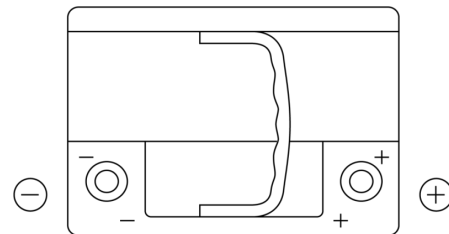

**Product overview**

Batteries for Cars

**High-Tech TA640**

Part number	TA640
Technology	Flooded
EAN/GTIN	3661024054225
Voltage	12 V
Capacity	64.0 Ah
CCA	640 A
Length	242 mm
Width	175 mm
Height	190 mm
Box size	L02
Polarity	ETN 0
Terminal Type	EN taper post
Hold Down	B13
Weights (subject of variation)	14.90 kg

**Polarity**

**Terminal Type**

Positive Terminal

Negative Terminal

**Hold Down**

Design, features and specifications are subject to change without notice. We disclaim any representation or warranty, express or implied, concerning the data or recommendations, and in no event shall be liable for any loss or damage claimed to have arisen as a result. Some products may not be available in your local market.