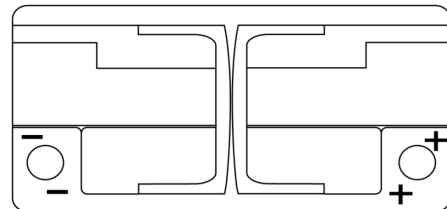

**Product overview**

Batteries for Cars

**High-Tech TA1000**

Part number	TA1000
Technology	Flooded
EAN/GTIN	3661024054256
Voltage	12 V
Capacity	100.0 Ah
CCA	900 A
Length	353 mm
Width	175 mm
Height	190 mm
Box size	L05
Polarity	ETN 0
Terminal Type	EN taper post
Hold Down	B13
Weights (subject of variation)	22.60 kg

**Polarity**

**Terminal Type**

Positive Terminal

Negative Terminal

**Hold Down**

Design, features and specifications are subject to change without notice. We disclaim any representation or warranty, express or implied, concerning the data or recommendations, and in no event shall be liable for any loss or damage claimed to have arisen as a result. Some products may not be available in your local market.