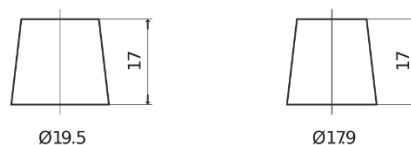

Terminal Type