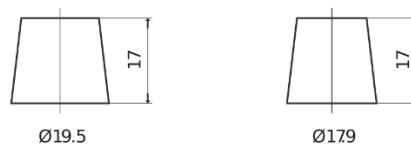

Terminal Type

Positive Terminal

Negative Terminal