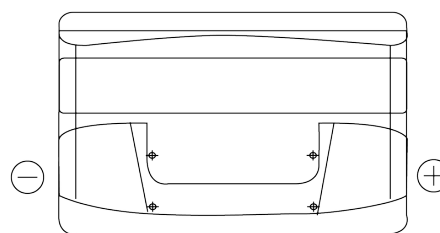

Product overview

Batteries for Cars

Excell EB950

Part number	EB950
Technology	Flooded
EAN/GTIN	3661024034586
Voltage	12 V
Capacity	95 Ah
CCA	800 A
Length	353 mm
Width	175 mm
Height	190 mm
Box size	L05
Polarity	ETN 0
Terminal Type	EN taper post
Hold Down	B13
Weights (subject of variation)	21.60 kg

Polarity

Terminal Type

Positive Terminal

Negative Terminal

Hold Down

Design, features and specifications are subject to change without notice. We disclaim any representation or warranty, express or implied, concerning the data or recommendations, and in no event shall be liable for any loss or damage claimed to have arisen as a result. Some products may not be available in your local market.