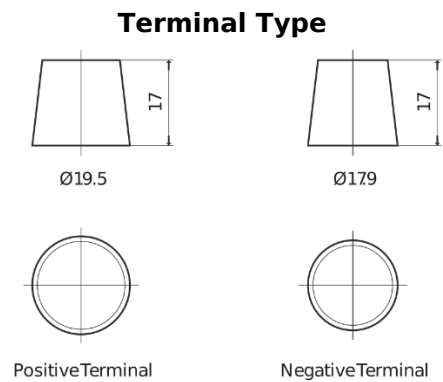

**Product overview**

Batteries for Marine and Leisure

**Equipment ET650**

Part number	ET650
Technology	Flooded
EAN/GTIN	3661024035927
Voltage	12 V
Capacity	100 Ah
Watt hour	650 Wh
Length	353 mm
Width	175 mm
Height	190 mm
Box size	L05
Polarity	ETN 0
Terminal Type	EN taper post
Hold Down	B13
Weights (subject of variation)	26.50 kg