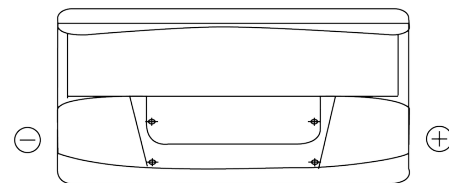

**Product overview**

Batteries for Cars

**Standard TC900**

Part number	TC900
Technology	Flooded
EAN/GTIN	3661024054836
Voltage	12 V
Capacity	90 Ah
CCA	720 A
Length	353 mm
Width	175 mm
Height	190 mm
Box size	L05
Polarity	ETN 0
Terminal Type	EN taper post
Hold Down	B13
Weights (subject of variation)	20.50 kg

**Polarity**

**Terminal Type**

Positive Terminal

Negative Terminal

**Hold Down**

Design, features and specifications are subject to change without notice. We disclaim any representation or warranty, express or implied, concerning the data or recommendations, and in no event shall be liable for any loss or damage claimed to have arisen as a result. Some products may not be available in your local market.