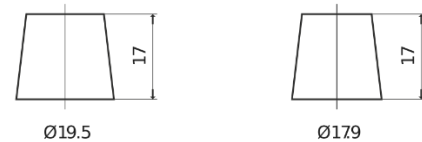

**Product overview**

Batteries for Cars

**Standard TC900**

Part number	TC900
Technology	Flooded
EAN/GTIN	3661024054836
Voltage	12 V
Capacity	90 Ah
CCA	720 A
Length	353 mm
Width	175 mm
Height	190 mm
Box size	L05
Polarity	ETN 0
Terminal Type	EN taper post
Hold Down	B13
Weights (subject of variation)	20.50 kg

**Polarity**

**Terminal Type**

Positive Terminal

Negative Terminal

**Hold Down**

Design, features and specifications are subject to change without notice. We disclaim any representation or warranty, express or implied, concerning the data or recommendations, and in no event shall be liable for any loss or damage claimed to have arisen as a result. Some products may not be available in your local market.