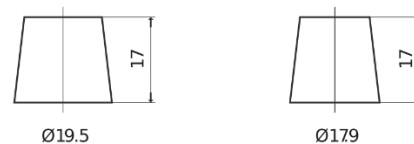

Product overview

Batteries for Cars

Classic EC900

Part number	EC900
Technology	Flooded
EAN/GTIN	3661024034838
Voltage	12 V
Capacity	90 Ah
CCA	720 A
Length	353 mm
Width	175 mm
Height	190 mm
Box size	L05
Polarity	ETN 0
Terminal Type	EN taper post
Hold Down	B13
Weights (subject of variation)	20.50 kg

Polarity

Terminal Type

Positive Terminal

Negative Terminal

Hold Down

Design, features and specifications are subject to change without notice. We disclaim any representation or warranty, express or implied, concerning the data or recommendations, and in no event shall be liable for any loss or damage claimed to have arisen as a result. Some products may not be available in your local market.