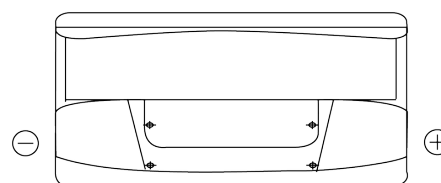

Product overview

Batteries for Cars

Classic EC900

Part number	EC900
Technology	Flooded
EAN/GTIN	3661024034838
Voltage	12 V
Capacity	90 Ah
CCA	720 A
Length	353 mm
Width	175 mm
Height	190 mm
Box size	L05
Polarity	ETN 0
Terminal Type	EN taper post
Hold Down	B13
Weights (subject of variation)	20.50 kg

Polarity

Terminal Type

Positive Terminal

Negative Terminal

Hold Down

Design, features and specifications are subject to change without notice. We disclaim any representation or warranty, express or implied, concerning the data or recommendations, and in no event shall be liable for any loss or damage claimed to have arisen as a result. Some products may not be available in your local market.