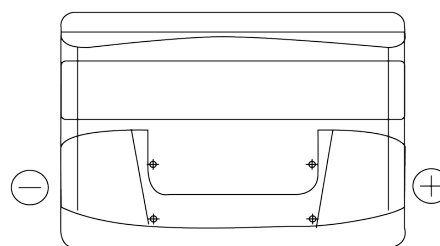

Product overview

Batteries for Cars

Power DB800

Part number	DB800
Technology	Flooded
EAN/GTIN	3661024026246
Voltage	12 V
Capacity	80 Ah
CCA	640 A
Length	315 mm
Width	175 mm
Height	190 mm
Box size	L04
Polarity	ETN 0
Terminal Type	EN taper post
Hold Down	B13
Weights (subject of variation)	19.00 kg

Polarity

Terminal Type

Positive Terminal

Negative Terminal

Hold Down

Design, features and specifications are subject to change without notice. We disclaim any representation or warranty, express or implied, concerning the data or recommendations, and in no event shall be liable for any loss or damage claimed to have arisen as a result. Some products may not be available in your local market.