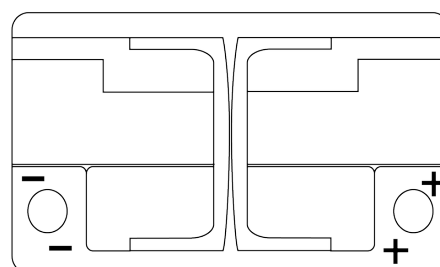

**Product overview**

Batteries for Cars

**Premium EA770**

Part number	EA770
Technology	Flooded
EAN/GTIN	3661024034241
Voltage	12 V
Capacity	77 Ah
CCA	760 A
Length	278 mm
Width	175 mm
Height	190 mm
Box size	L03
Polarity	ETN 0
Terminal Type	EN taper post
Hold Down	B13
Weights (subject of variation)	17.50 kg

**Polarity**

**Terminal Type**

Ø19.5

Ø179

Positive Terminal

Negative Terminal

**Hold Down**

Design, features and specifications are subject to change without notice. We disclaim any representation or warranty, express or implied, concerning the data or recommendations, and in no event shall be liable for any loss or damage claimed to have arisen as a result. Some products may not be available in your local market.