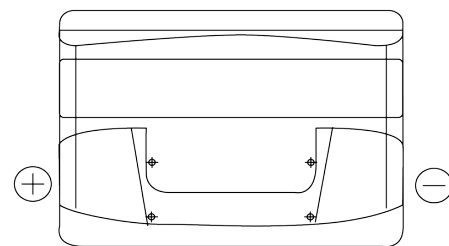

Product overview

Batteries for Cars

Technica TB741

Part number	TB741
Technology	Flooded
EAN/GTIN	3661024054560
Voltage	12 V
Capacity	74 Ah
CCA	680 A
Length	278 mm
Width	175 mm
Height	190 mm
Box size	L03
Polarity	ETN 1
Terminal Type	EN taper post
Hold Down	B13
Weights (subject of variation)	16.60 kg

Polarity

Terminal Type

Positive Terminal

Negative Terminal

Hold Down

Design, features and specifications are subject to change without notice. We disclaim any representation or warranty, express or implied, concerning the data or recommendations, and in no event shall be liable for any loss or damage claimed to have arisen as a result. Some products may not be available in your local market.