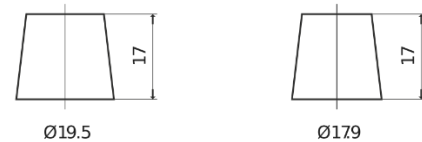

Product overview

Batteries for Cars

Technica TB741

Part number	TB741
Technology	Flooded
EAN/GTIN	3661024054560
Voltage	12 V
Capacity	74 Ah
CCA	680 A
Length	278 mm
Width	175 mm
Height	190 mm
Box size	L03
Polarity	ETN 1
Terminal Type	EN taper post
Hold Down	B13
Weights (subject of variation)	16.60 kg

Polarity

Terminal Type

Positive Terminal

Negative Terminal

Hold Down

Design, features and specifications are subject to change without notice. We disclaim any representation or warranty, express or implied, concerning the data or recommendations, and in no event shall be liable for any loss or damage claimed to have arisen as a result. Some products may not be available in your local market.