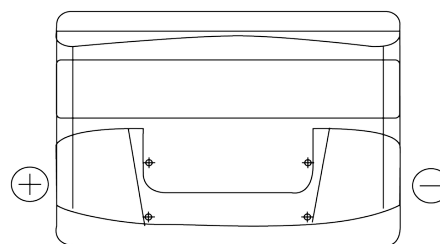

**Product overview**

Batteries for Cars

**Formula FB741**

Part number	FB741
Technology	Flooded
EAN/GTIN	3661024044561
Voltage	12 V
Capacity	74 Ah
CCA	680 A
Length	278 mm
Width	175 mm
Height	190 mm
Box size	L03
Polarity	ETN 1
Terminal Type	EN taper post
Hold Down	B13
Weights (subject of variation)	16.60 kg

**Polarity**

**Terminal Type**

Positive Terminal

Negative Terminal

**Hold Down**

Design, features and specifications are subject to change without notice. We disclaim any representation or warranty, express or implied, concerning the data or recommendations, and in no event shall be liable for any loss or damage claimed to have arisen as a result. Some products may not be available in your local market.