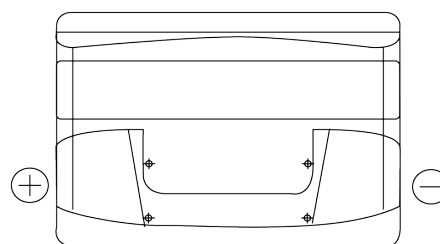

Product overview

Batteries for Cars

Excell EB741

Part number	EB741
Technology	Flooded
EAN/GTIN	3661024034562
Voltage	12 V
Capacity	74 Ah
CCA	680 A
Length	278 mm
Width	175 mm
Height	190 mm
Box size	L03
Polarity	ETN 1
Terminal Type	EN taper post
Hold Down	B13
Weights (subject of variation)	16.60 kg

Polarity

Terminal Type

Positive Terminal

Negative Terminal

Hold Down

Design, features and specifications are subject to change without notice. We disclaim any representation or warranty, express or implied, concerning the data or recommendations, and in no event shall be liable for any loss or damage claimed to have arisen as a result. Some products may not be available in your local market.