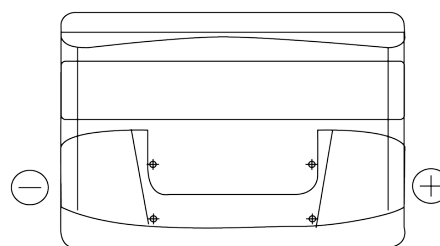

Product overview

Batteries for Cars

Technica TB740

Part number	TB740
Technology	Flooded
EAN/GTIN	3661024054553
Voltage	12 V
Capacity	74 Ah
CCA	680 A
Length	278 mm
Width	175 mm
Height	190 mm
Box size	L03
Polarity	ETN 0
Terminal Type	EN taper post
Hold Down	B13
Weights (subject of variation)	16.60 kg

Polarity

Terminal Type

Positive Terminal

Negative Terminal

Hold Down

Design, features and specifications are subject to change without notice. We disclaim any representation or warranty, express or implied, concerning the data or recommendations, and in no event shall be liable for any loss or damage claimed to have arisen as a result. Some products may not be available in your local market.