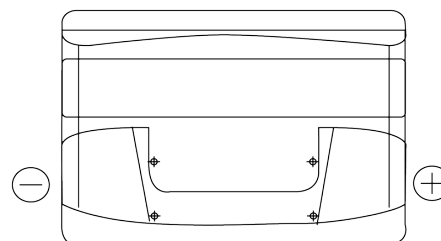

Product overview

Batteries for Cars

Excell EB740

Part number	EB740
Technology	Flooded
EAN/GTIN	3661024034555
Voltage	12 V
Capacity	74 Ah
CCA	680 A
Length	278 mm
Width	175 mm
Height	190 mm
Box size	L03
Polarity	ETN 0
Terminal Type	EN taper post
Hold Down	B13
Weights (subject of variation)	16.60 kg

Polarity

Terminal Type

Positive Terminal

Negative Terminal

Hold Down

Design, features and specifications are subject to change without notice. We disclaim any representation or warranty, express or implied, concerning the data or recommendations, and in no event shall be liable for any loss or damage claimed to have arisen as a result. Some products may not be available in your local market.