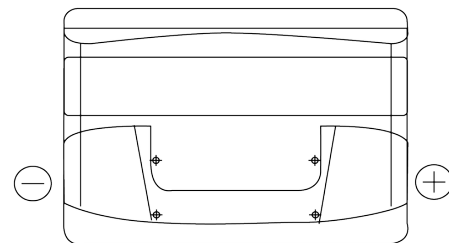

**Product overview**

Batteries for Cars

**Power DB740**

Part number	DB740
Technology	Flooded
EAN/GTIN	3661024024556
Voltage	12 V
Capacity	74 Ah
CCA	680 A
Length	278 mm
Width	175 mm
Height	190 mm
Box size	L03
Polarity	ETN 0
Terminal Type	EN taper post
Hold Down	B13
Weights (subject of variation)	16.60 kg

**Polarity**

**Terminal Type**

Positive Terminal

Negative Terminal

**Hold Down**

Design, features and specifications are subject to change without notice. We disclaim any representation or warranty, express or implied, concerning the data or recommendations, and in no event shall be liable for any loss or damage claimed to have arisen as a result. Some products may not be available in your local market.