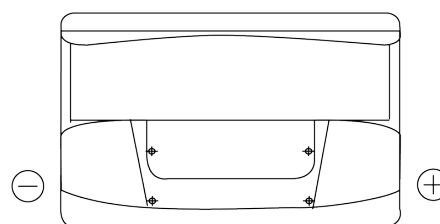

Product overview

Batteries for Marine and Leisure

Start EN750

Part number	EN750
Technology	Flooded
EAN/GTIN	3661024036085
Voltage	12 V
Capacity	74 Ah
CCA	680 A
MCA	750
Length	278 mm
Width	175 mm
Height	190 mm
Box size	L03
Polarity	ETN 0
Terminal Type	EN taper post
Hold Down	B13
Weights (subject of variation)	16.60 kg

Polarity

Terminal Type

Positive Terminal

Negative Terminal

Hold Down

Design, features and specifications are subject to change without notice. We disclaim any representation or warranty, express or implied, concerning the data or recommendations, and in no event shall be liable for any loss or damage claimed to have arisen as a result. Some products may not be available in your local market.