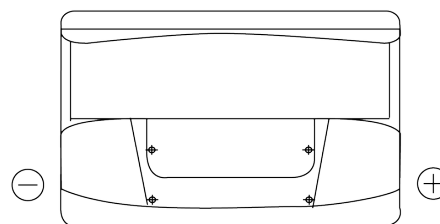

Product overview

Batteries for Cars

Standard TC700

Part number	TC700
Technology	Flooded
EAN/GTIN	3661024054829
Voltage	12 V
Capacity	70 Ah
CCA	640 A
Length	278 mm
Width	175 mm
Height	190 mm
Box size	L03
Polarity	ETN 0
Terminal Type	EN taper post
Hold Down	B13
Weights (subject of variation)	16.00 kg

Polarity

Terminal Type

Positive Terminal

Negative Terminal

Hold Down

Design, features and specifications are subject to change without notice. We disclaim any representation or warranty, express or implied, concerning the data or recommendations, and in no event shall be liable for any loss or damage claimed to have arisen as a result. Some products may not be available in your local market.