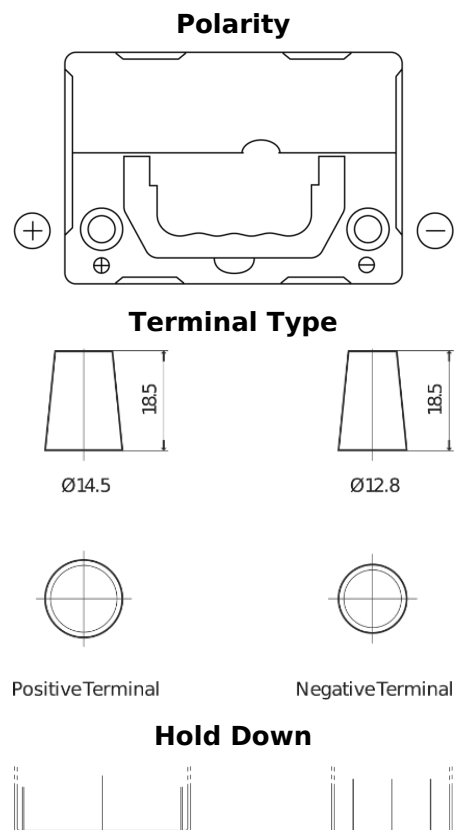

Product overview

Batteries for Cars

Plus CB357

Part number	CB357
Technology	Flooded
EAN/GTIN	3661024014342
Voltage	12 V
Capacity	35.0 Ah
CCA	240 A
Length	187 mm
Width	127 mm
Height	220 mm
Box size	B19
Polarity	ETN 1
Terminal Type	JIS taper post
Hold Down	B0
Weights (subject of variation)	8.90 kg