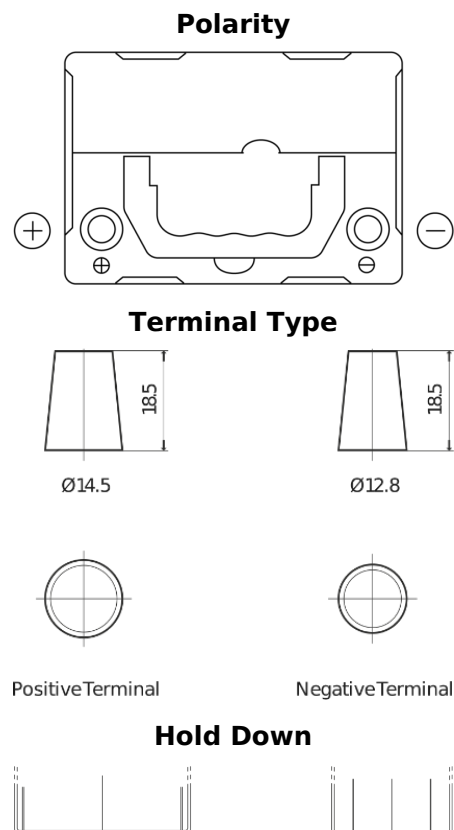

**Product overview**

Batteries for Cars

**Plus CB357**

Part number	CB357
Technology	Flooded
EAN/GTIN	3661024014342
Voltage	12 V
Capacity	35.0 Ah
CCA	240 A
Length	187 mm
Width	127 mm
Height	220 mm
Box size	B19
Polarity	ETN 1
Terminal Type	JIS taper post
Hold Down	B0
Weights (subject of variation)	8.90 kg