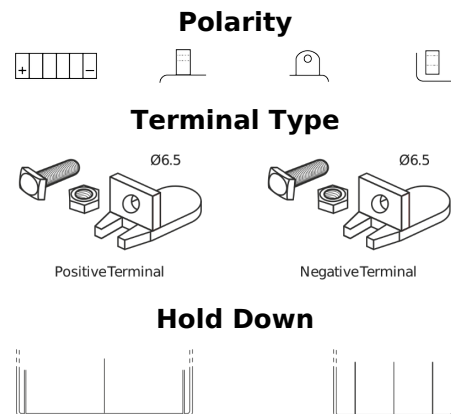

Product overview

Batteries for Motorcycles, ATVs, Snowmobiles, Garden

GEL GEL12-30

Part number	GEL12-30
Technology	GEL
EAN/GTIN	3661024034081
Voltage	12 V
Capacity	30.0 Ah
CCA	180 A
Length	197 mm
Width	132 mm
Height	186 mm
Box size	U01
Polarity	ETN 1
Terminal Type	EN full Ford lug
Hold Down	B0
Weights (subject of variation)	11.10 kg