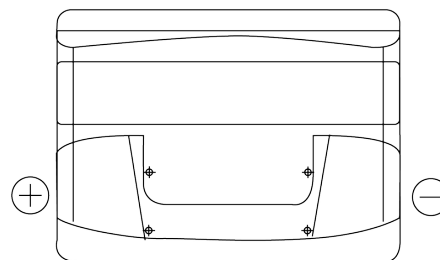

Product overview

Batteries for Cars

Formula FB621

Part number	FB621
Technology	Flooded
EAN/GTIN	3661024044547
Voltage	12 V
Capacity	62 Ah
CCA	540 A
Length	242 mm
Width	175 mm
Height	190 mm
Box size	L02
Polarity	ETN 1
Terminal Type	EN taper post
Hold Down	B13
Weights (subject of variation)	14.20 kg

Polarity

Terminal Type

Positive Terminal

Negative Terminal

Hold Down

Design, features and specifications are subject to change without notice. We disclaim any representation or warranty, express or implied, concerning the data or recommendations, and in no event shall be liable for any loss or damage claimed to have arisen as a result. Some products may not be available in your local market.