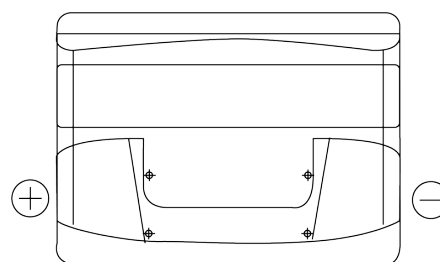

Product overview

Batteries for Cars

Excell EB621

Part number	EB621
Technology	Flooded
EAN/GTIN	3661024034548
Voltage	12 V
Capacity	62 Ah
CCA	540 A
Length	242 mm
Width	175 mm
Height	190 mm
Box size	L02
Polarity	ETN 1
Terminal Type	EN taper post
Hold Down	B13
Weights (subject of variation)	14.20 kg

Polarity

Terminal Type

Positive Terminal

Negative Terminal

Hold Down

Design, features and specifications are subject to change without notice. We disclaim any representation or warranty, express or implied, concerning the data or recommendations, and in no event shall be liable for any loss or damage claimed to have arisen as a result. Some products may not be available in your local market.