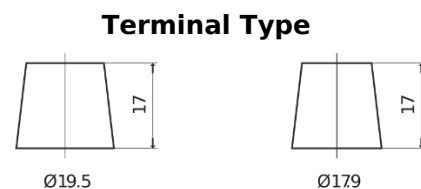

**Product overview**

Batteries for Trucks, Buses, Construction, Agriculture

**EndurancePRO EFB FX2253**

Part number	FX2253
Technology	EFB
EAN/GTIN	3661024046480
Voltage	12 V
Capacity	225.0 Ah
CCA	1150 A
Length	518 mm
Width	274 mm
Height	240 mm
Box size	D06
Polarity	ETN 3
Terminal Type	EN taper post
Hold Down	B0
Weights (subject of variation)	60.10 kg