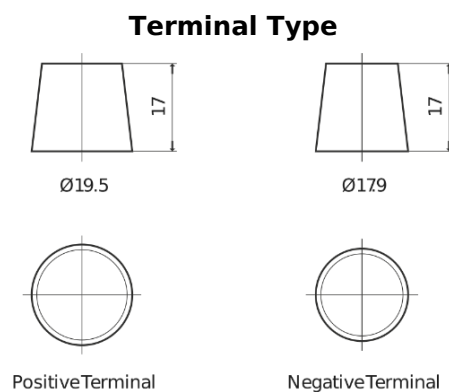

Product overview

Batteries for Trucks, Buses, Construction, Agriculture

EndurancePRO EFB FX2253

Part number	FX2253
Technology	EFB
EAN/GTIN	3661024046480
Voltage	12 V
Capacity	225.0 Ah
CCA	1150 A
Length	518 mm
Width	274 mm
Height	240 mm
Box size	D06
Polarity	ETN 3
Terminal Type	EN taper post
Hold Down	B0
Weights (subject of variation)	60.10 kg