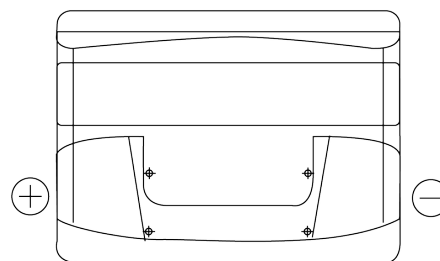

**Product overview**

Batteries for Cars

**Power DB621**

Part number	DB621
Technology	Flooded
EAN/GTIN	3661024024549
Voltage	12 V
Capacity	62 Ah
CCA	540 A
Length	242 mm
Width	175 mm
Height	190 mm
Box size	L02
Polarity	ETN 1
Terminal Type	EN taper post
Hold Down	B13
Weights (subject of variation)	14.20 kg

**Polarity**

**Terminal Type**

Positive Terminal

Negative Terminal

**Hold Down**

Design, features and specifications are subject to change without notice. We disclaim any representation or warranty, express or implied, concerning the data or recommendations, and in no event shall be liable for any loss or damage claimed to have arisen as a result. Some products may not be available in your local market.