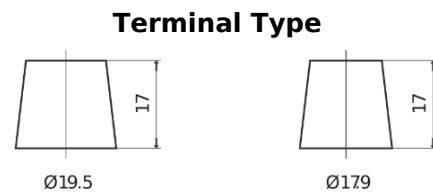

**Product overview**

Batteries for Trucks, Buses, Construction, Agriculture

**EndurancePRO EFB FX2253**

Part number	FX2253
Technology	EFB
EAN/GTIN	3661024046480
Voltage	12 V
Capacity	225.0 Ah
CCA	1150 A
Length	518 mm
Width	274 mm
Height	240 mm
Box size	D06
Polarity	ETN 3
Terminal Type	EN taper post
Hold Down	B0
Weights (subject of variation)	60.10 kg