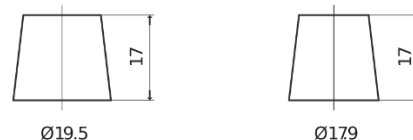

**Product overview**

Batteries for Cars

**Power DB621**

Part number	DB621
Technology	Flooded
EAN/GTIN	3661024024549
Voltage	12 V
Capacity	62 Ah
CCA	540 A
Length	242 mm
Width	175 mm
Height	190 mm
Box size	L02
Polarity	ETN 1
Terminal Type	EN taper post
Hold Down	B13
Weights (subject of variation)	14.20 kg

**Polarity**

**Terminal Type**

Positive Terminal

Negative Terminal

**Hold Down**

Design, features and specifications are subject to change without notice. We disclaim any representation or warranty, express or implied, concerning the data or recommendations, and in no event shall be liable for any loss or damage claimed to have arisen as a result. Some products may not be available in your local market.