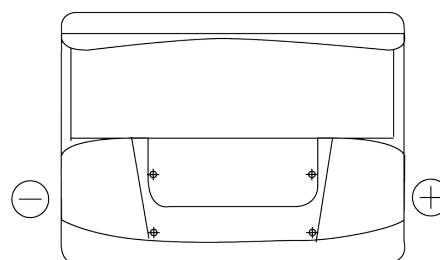

**Product overview**

Batteries for Cars

**Excell EB620**

Part number	EB620
Technology	Flooded
EAN/GTIN	3661024034531
Voltage	12 V
Capacity	62 Ah
CCA	540 A
Length	242 mm
Width	175 mm
Height	190 mm
Box size	L02
Polarity	ETN 0
Terminal Type	EN taper post
Hold Down	B13
Weights (subject of variation)	14.20 kg

**Polarity**

**Terminal Type**

Positive Terminal

Negative Terminal

**Hold Down**

Design, features and specifications are subject to change without notice. We disclaim any representation or warranty, express or implied, concerning the data or recommendations, and in no event shall be liable for any loss or damage claimed to have arisen as a result. Some products may not be available in your local market.