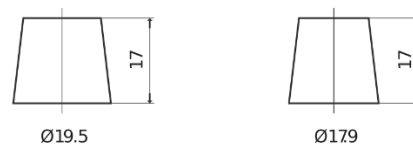

**Product overview**

Batteries for Cars

**Technica TB501**

Part number	TB501
Technology	Flooded
EAN/GTIN	3661024054522
Voltage	12 V
Capacity	50 Ah
CCA	450 A
Length	207 mm
Width	175 mm
Height	190 mm
Box size	L01
Polarity	ETN 1
Terminal Type	EN taper post
Hold Down	B13
Weights (subject of variation)	12.20 kg

**Polarity**

**Terminal Type**

Positive Terminal

Negative Terminal

**Hold Down**

Design, features and specifications are subject to change without notice. We disclaim any representation or warranty, express or implied, concerning the data or recommendations, and in no event shall be liable for any loss or damage claimed to have arisen as a result. Some products may not be available in your local market.