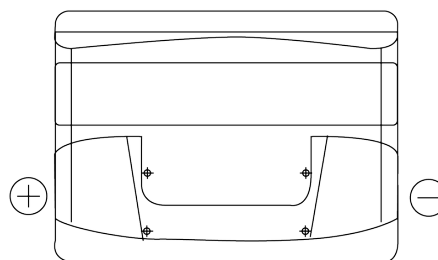

**Product overview**

Batteries for Cars

**Technica TB501**

Part number	TB501
Technology	Flooded
EAN/GTIN	3661024054522
Voltage	12 V
Capacity	50 Ah
CCA	450 A
Length	207 mm
Width	175 mm
Height	190 mm
Box size	L01
Polarity	ETN 1
Terminal Type	EN taper post
Hold Down	B13
Weights (subject of variation)	12.20 kg

**Polarity**

**Terminal Type**

Positive Terminal

Negative Terminal

**Hold Down**

Design, features and specifications are subject to change without notice. We disclaim any representation or warranty, express or implied, concerning the data or recommendations, and in no event shall be liable for any loss or damage claimed to have arisen as a result. Some products may not be available in your local market.