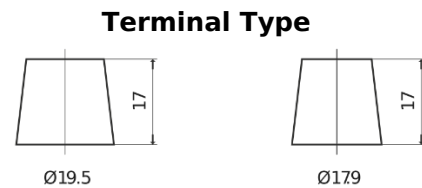

**Product overview**

Batteries for Trucks, Buses, Construction, Agriculture

**PowerPRO Agri&Construction FJ1723**

Part number	FJ1723
Technology	Flooded
EAN/GTIN	3661024046602
Voltage	12 V
Capacity	172.0 Ah
CCA	1390 A
Length	513 mm
Width	223 mm
Height	223 mm
Box size	D05
Polarity	ETN 3
Terminal Type	EN taper post
Hold Down	B0
Weights (subject of variation)	48.80 kg