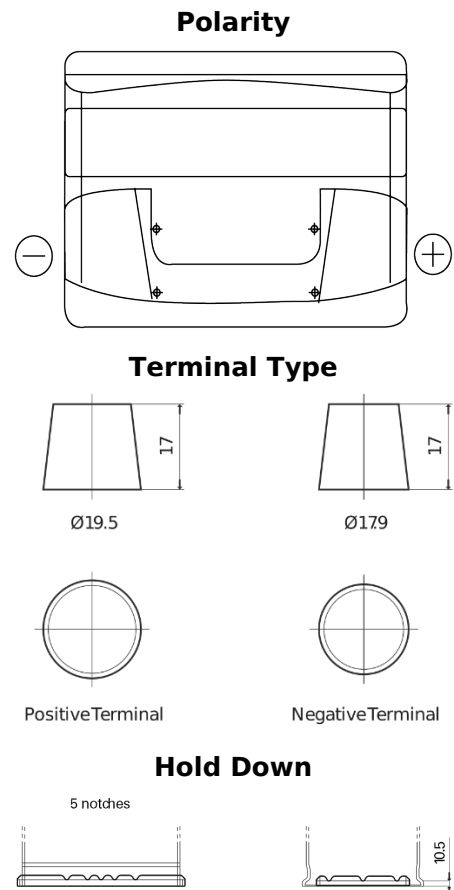

Product overview

Batteries for Cars

Classic EC440

| | |
|--------------------------------|---------------|
| Part number | EC440 |
| Technology | Flooded |
| EAN/GTIN | 3661024034784 |
| Voltage | 12 V |
| Capacity | 44 Ah |
| CCA | 360 A |
| Length | 207 mm |
| Width | 175 mm |
| Height | 190 mm |
| Box size | L01 |
| Polarity | ETN 0 |
| Terminal Type | EN taper post |
| Hold Down | B13 |
| Weights (subject of variation) | 11.10 kg |