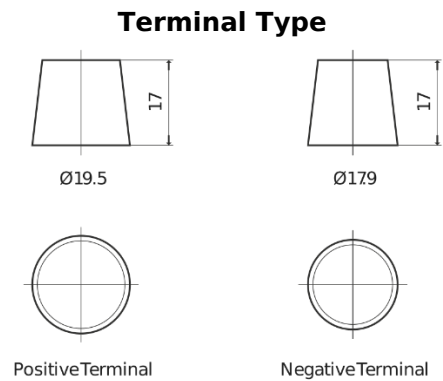

Product overview

Batteries for Marine and Leisure

Vintage EU77-6

Part number	EU77-6
Technology	Flooded
EAN/GTIN	3661024036177
Voltage	6 V
Capacity	77 Ah
CCA	650 A
Length	215 mm
Width	169 mm
Height	184 mm
Box size	H02
Polarity	ETN 0
Terminal Type	EN taper post
Hold Down	B6
Weights (subject of variation)	11.10 kg