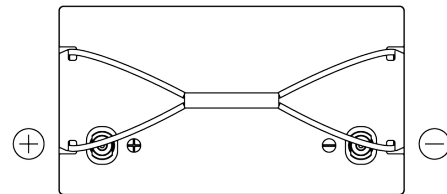

Product overview

Batteries for Marine and Leisure

Equipment Li-Ion EV1300/24

Part number	EV1300/24
Technology	Li-Ion
EAN/GTIN	3661024037693
Voltage	24 V
Capacity	50 Ah
Watt hour	1300 Wh
Length	307 mm
Width	170 mm
Height	215 mm
Box size	G77
Polarity	ETN 1
Terminal Type	Female M8
Hold Down	B0
Weights (subject of variation)	12.00 kg

Polarity

Terminal Type

Hold Down

Design, features and specifications are subject to change without notice. We disclaim any representation or warranty, express or implied, concerning the data or recommendations, and in no event shall be liable for any loss or damage claimed to have arisen as a result. Some products may not be available in your local market.