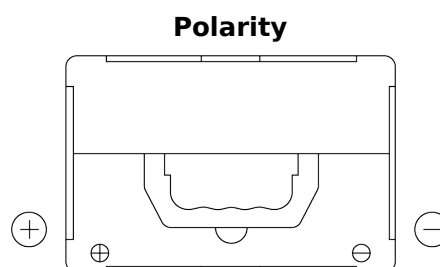

Product overview

Batteries for Cars

Excell EB558

Part number	EB558
Technology	Flooded
EAN/GTIN	3661024037419
Voltage	12 V
Capacity	55 Ah
CCA	620 A
Length	230 mm
Width	180 mm
Height	186 mm
Box size	G75
Polarity	ETN 1
Terminal Type	SAE S 3/8" side Terminal
Hold Down	B7
Weights (subject of variation)	14.20 kg