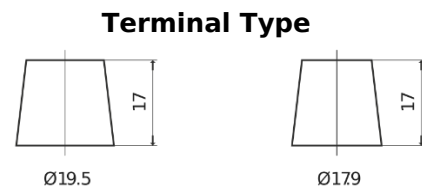

Product overview

Batteries for Trucks, Buses, Construction, Agriculture

Endurance+PRO Gel FD2103

Part number	FD2103
Technology	GEL
EAN/GTIN	3661024046961
Voltage	12 V
Capacity	210.0 Ah
CCA	1030 A
Length	518 mm
Width	274 mm
Height	240 mm
Box size	D06
Polarity	ETN 3
Terminal Type	EN taper post
Hold Down	B0
Weights (subject of variation)	63.50 kg