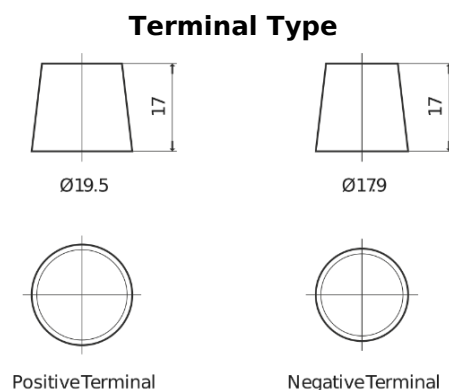

**Product overview**

Batteries for Trucks, Buses, Construction, Agriculture

**Endurance+PRO Gel FD2103**

Part number	FD2103
Technology	GEL
EAN/GTIN	3661024046961
Voltage	12 V
Capacity	210.0 Ah
CCA	1030 A
Length	518 mm
Width	274 mm
Height	240 mm
Box size	D06
Polarity	ETN 3
Terminal Type	EN taper post
Hold Down	B0
Weights (subject of variation)	63.50 kg