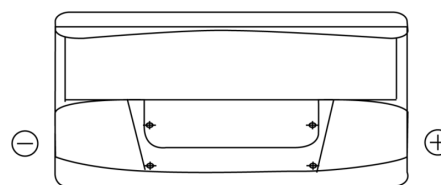

Product overview

Batteries for Cars

Standard FC900

Part number	FC900
Technology	Flooded
EAN/GTIN	3661024044837
Voltage	12 V
Capacity	90.0 Ah
CCA	720 A
Length	353 mm
Width	175 mm
Height	190 mm
Box size	L05
Polarity	ETN 0
Terminal Type	EN taper post
Hold Down	B13
Weights (subject of variation)	20.50 kg

Polarity

Terminal Type

Positive Terminal

Negative Terminal

Hold Down

Design, features and specifications are subject to change without notice. We disclaim any representation or warranty, express or implied, concerning the data or recommendations, and in no event shall be liable for any loss or damage claimed to have arisen as a result. Some products may not be available in your local market.