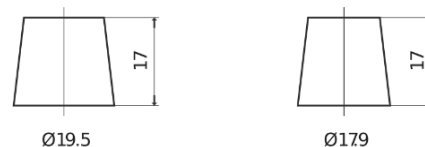

Product overview

Batteries for Cars

Standard FC900

Part number	FC900
Technology	Flooded
EAN/GTIN	3661024044837
Voltage	12 V
Capacity	90.0 Ah
CCA	720 A
Length	353 mm
Width	175 mm
Height	190 mm
Box size	L05
Polarity	ETN 0
Terminal Type	EN taper post
Hold Down	B13
Weights (subject of variation)	20.50 kg

Polarity

Terminal Type

Positive Terminal

Negative Terminal

Hold Down

Design, features and specifications are subject to change without notice. We disclaim any representation or warranty, express or implied, concerning the data or recommendations, and in no event shall be liable for any loss or damage claimed to have arisen as a result. Some products may not be available in your local market.